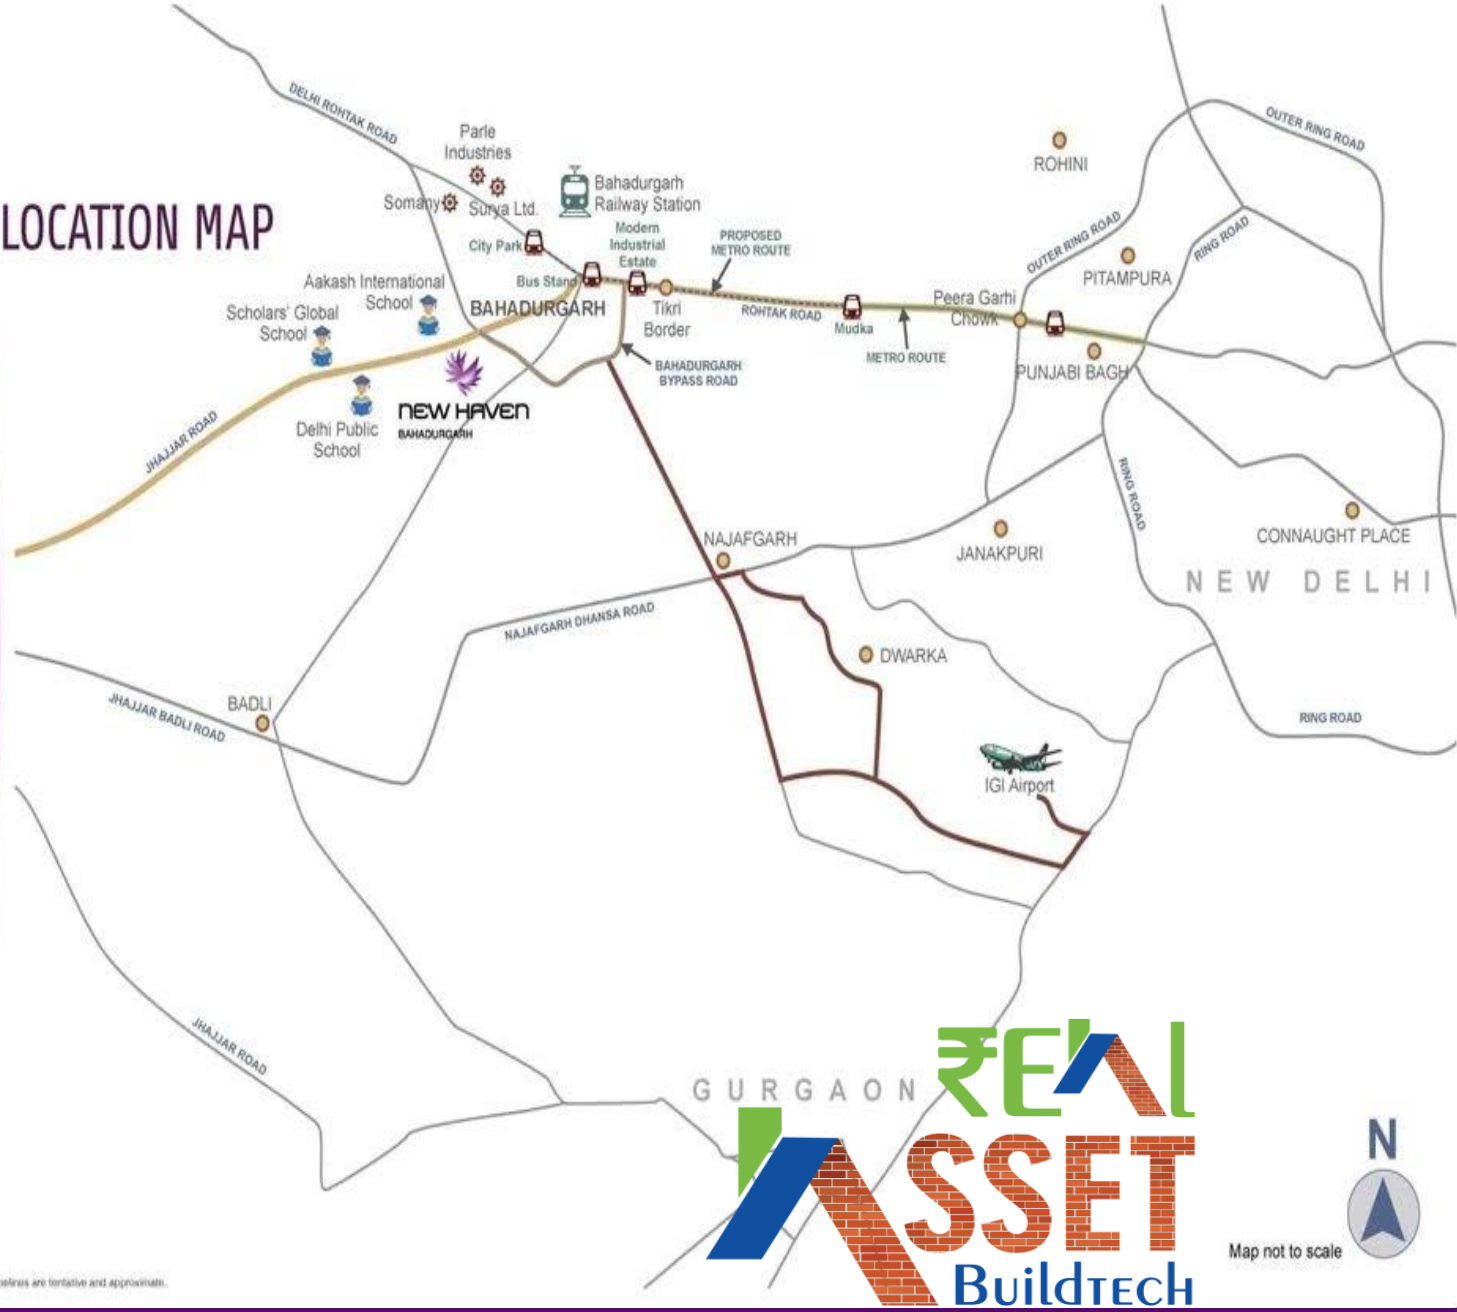

LOCATION MAP

LOCATION ADVANTAGE

Reputed schools like DPS, DAV, Aakash International School, Scholars' Global School, Sainik School in close proximity

A number of industrial/ corporate units nearby (e.g. Somany, Parle, Yokohama Tyres, Relaxo Footwear, etc.)

Metro Station: 5 mins.

KMP Expressway: 5 mins.

IGI Airport: 36 kms.

Peera Garhi Chowk: 23 kms.

Gurgaon: 35 kms.

Janakpuri: 27 kms.

Pritampura: 29 kms.

Connaught Place: 38 kms.