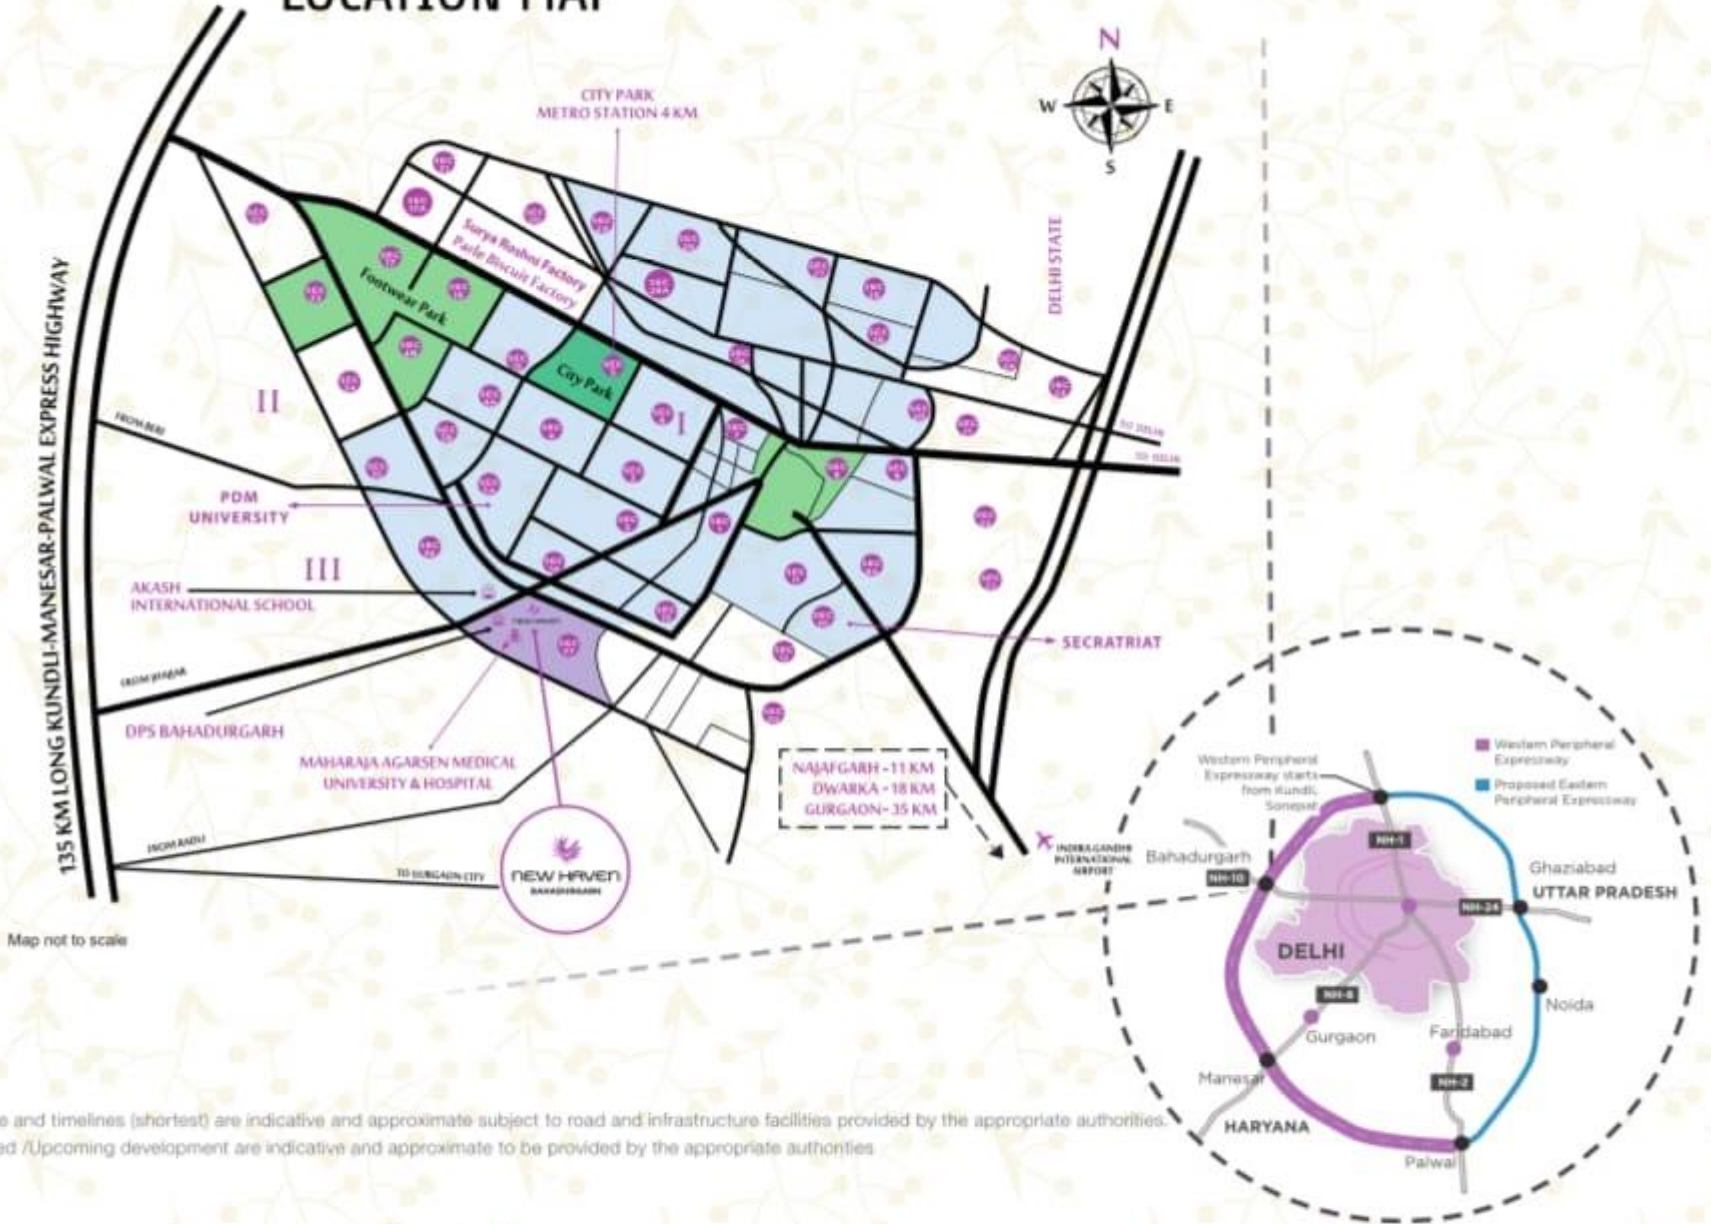

# LOCATION MAP

Map not to scale

Distance and timelines (shortest) are indicative and approximate subject to road and infrastructure facilities provided by the appropriate authorities. Proposed /Upcoming development are indicative and approximate to be provided by the appropriate authorities

# LOCATION MAP

## LOCATION ADVANTAGE

Reputed schools like DPS, DAV, Aakash International School, Scholars' Global School, Sainik School in close proximity

A number of industrial/ corporate units nearby (e.g. Somany, Parle, Yokohama Tyres, Relaxo Footwear, etc.)

Metro Station: 5 mins.

KMP Expressway: 5 mins.

IGI Airport: 36 kms.

Peera Garhi Chowk: 23 kms.

Gurgaon: 35 kms.

Janakpuri: 27 kms.

Pritampura: 29 kms.

Connaught Place: 38 kms.